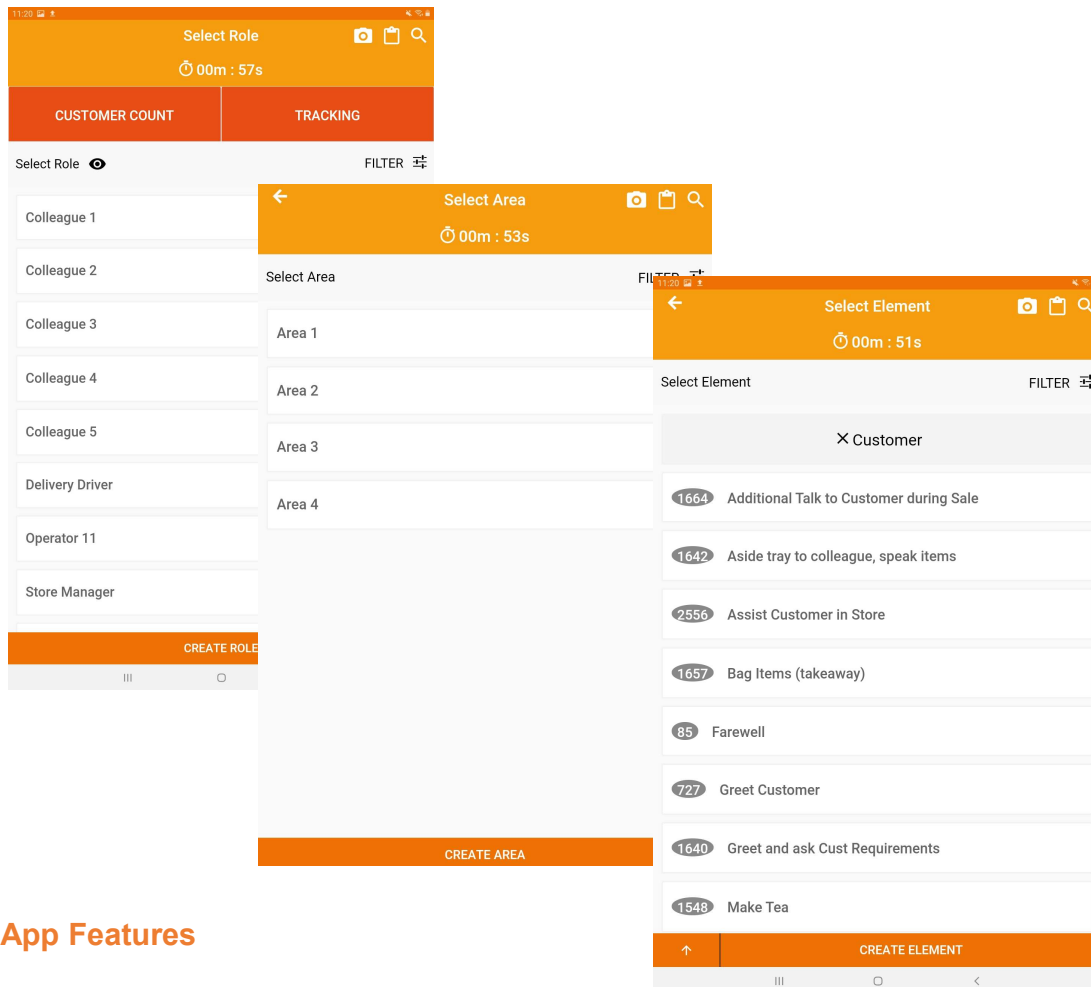

Efficiency Study

Rated Activity Study via with the **ReTime** app utilises tablet technology for easy data collection. Created by work study engineers its designed for intuitive data capture so you spend time watching the process rather than your screen. Combining easy set up, simple download and edit of results with data visualisation in the reporting module it gets you from data to insights.

App Features

- Android app functionality
- Simple project set up
- Offline data capture that syncs when connected to Wi-Fi
- Sync new elements across analysts during the study
- Capture notes and photographs as you go
- Prompt analysts to answer questions when studying
- Instantly review data captured via live dashboard or Excel export
- Visualise data outputs with flexible graphs to create meaningful insights
- Benchmark results versus our industry specific data sets